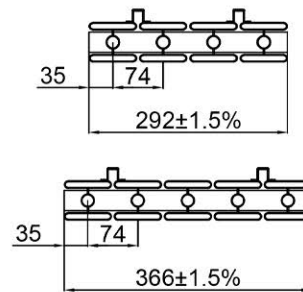

Vito

Aluminium

Designer Radiators

Vertical Range

VAPORO

STYLISH HEATING SOLUTIONS

Vito Pricing | Vertical

Products	Height	Width	No. Of Tubes	Watts	BTU		Colour
					Delta T50	Delta T60	
White							
VVTO16295VDW	1600	295	4	1277	4355	5530	White
VVTO18295VDW	1800	375	4	1437	4900	6223	White
VVTO18370VDW	1800	470	5	1761	6005	7626	White
Anthracite							
VVTO16295VDA	1800	280	4	1277	4355	5530	Anthracite
VVTO18295VDA	1800	375	4	1437	4900	6223	Anthracite
VVTO18370VDA	1800	470	5	1761	6005	7626	Anthracite

All product codes are available from stock.

Vito Specification

***Note:** The distance between the connection centres equals the length of the radiator

All Vaporo radiators are BOE and pipe centres are the radiator width plus 74mm.

If used with Vaporo Valves.

Please note due to manufacturing tolerances pipe centres may vary by +/- 10mm, we recommend that pipe work is not altered until your radiator is on site.