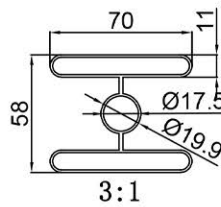

Vito

Aluminium

Designer Radiators

Vertical Range

VAPORO

STYLISH HEATING SOLUTIONS

Vito Pricing | Vertical

Products	Height	Width	No. Of Tubes	Watts	BTU		Colour
					Delta T50	Delta T60	
White							
VVTO16295VDW	1600	295	4	1277	4355	5530	White
VVTO18295VDW	1800	375	4	1437	4900	6223	White
VVTO18370VDW	1800	470	5	1761	6005	7626	White
Anthracite							
VVTO16295VDA	1800	280	4	1277	4355	5530	Anthracite
VVTO18295VDA	1800	375	4	1437	4900	6223	Anthracite
VVTO18370VDA	1800	470	5	1761	6005	7626	Anthracite

All product codes are available from stock.

Vito Specification

***Note:** The distance between the connection centres equals the length of the radiator

All Vaporo radiators are BOE and pipe centres are the radiator width plus 74mm.

If used with Vaporo Valves.

Please note due to manufacturing tolerances pipe centres may vary by +/- 10mm, we recommend that pipe work is not altered until your radiator is on site.