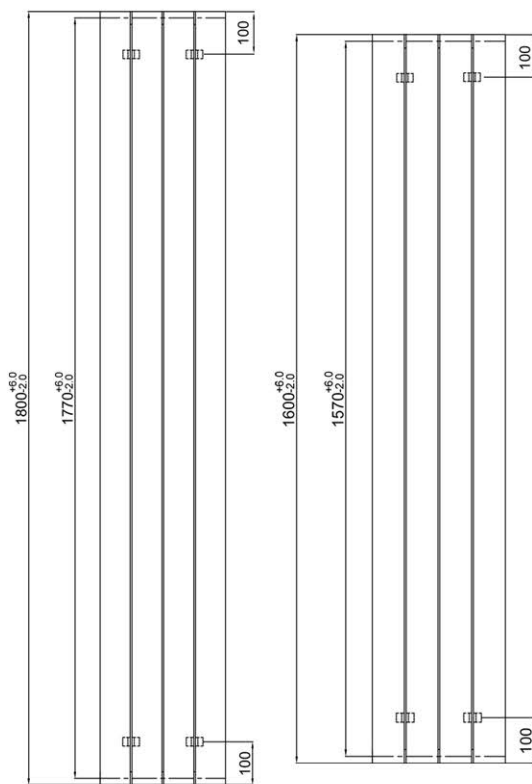

Vito

Aluminium

Designer Radiators

Vertical Range

VAPORO

STYLISH HEATING SOLUTIONS

Vito Pricing | Vertical

Products	Height	Width	No. Of Tubes	Watts	BTU		Colour
					Delta T50	Delta T60	
White							
VVTO16295VDW	1600	295	4	1277	4355	5530	White
VVTO18295VDW	1800	375	4	1437	4900	6223	White
VVTO18370VDW	1800	470	5	1761	6005	7626	White
Anthracite							
VVTO16295VDA	1800	280	4	1277	4355	5530	Anthracite
VVTO18295VDA	1800	375	4	1437	4900	6223	Anthracite
VVTO18370VDA	1800	470	5	1761	6005	7626	Anthracite

All product codes are available from stock.

Vito Specification

***Note:** The distance between the connection centres equals the length of the radiator

All Vaporo radiators are BOE and pipe centres are the radiator width plus 74mm.

If used with Vaporo Valves.

Please note due to manufacturing tolerances pipe centres may vary by +/- 10mm, we recommend that pipe work is not altered until your radiator is on site.