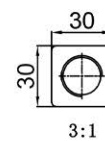

Vito

Aluminium

Designer Radiators

Vertical Range

VAPORO

STYLISH HEATING SOLUTIONS

Vito Pricing | Vertical

Products	Height	Width	No. Of Tubes	Watts	BTU		Colour
					Delta T50	Delta T60	
White							
VVTO16295VDW	1600	295	4	1277	4355	5530	White
VVTO18295VDW	1800	375	4	1437	4900	6223	White
VVTO18370VDW	1800	470	5	1761	6005	7626	White
Anthracite							
VVTO16295VDA	1800	280	4	1277	4355	5530	Anthracite
VVTO18295VDA	1800	375	4	1437	4900	6223	Anthracite
VVTO18370VDA	1800	470	5	1761	6005	7626	Anthracite

All product codes are available from stock.

Vito Specification

***Note:** The distance between the connection centres equals the length of the radiator

All Vaporo radiators are BOE and pipe centres are the radiator width plus 74mm.