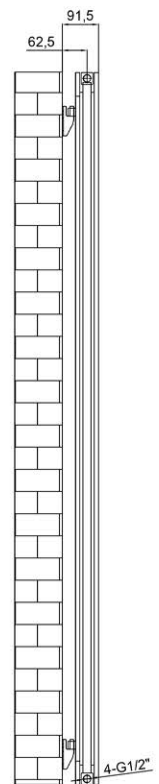

Vito

Aluminium

Designer Radiators

Vertical Range

VAPORO

STYLISH HEATING SOLUTIONS

Vito Pricing | Vertical

Products	Height	Width	No. Of Tubes	Watts	BTU		Colour
					Delta T50	Delta T60	
White							
VVTO16295VDW	1600	295	4	1277	4355	5530	White
VVTO18295VDW	1800	375	4	1437	4900	6223	White
VVTO18370VDW	1800	470	5	1761	6005	7626	White
Anthracite							
VVTO16295VDA	1800	280	4	1277	4355	5530	Anthracite
VVTO18295VDA	1800	375	4	1437	4900	6223	Anthracite
VVTO18370VDA	1800	470	5	1761	6005	7626	Anthracite

All product codes are available from stock.

Vito Specification

***Note:** The distance between the connection centres equals the length of the radiator

All Vaporo radiators are BOE and pipe centres are the radiator width plus 74mm.

If used with Vaporo Valves.

Please note due to manufacturing tolerances pipe centres may vary by +/- 10mm, we recommend that pipe work is not altered until your radiator is on site.