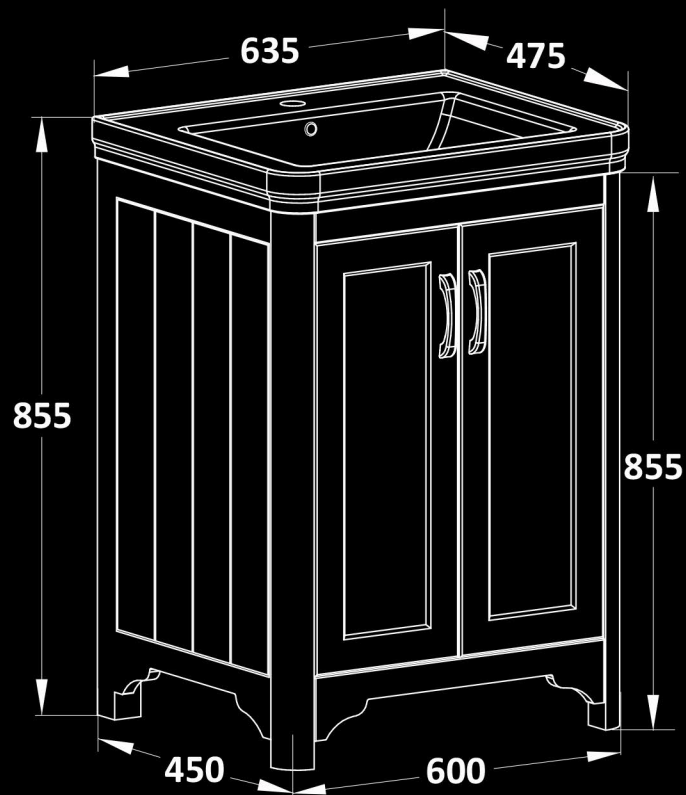

Baker 500mm 2 Door Floor Unit & Basin

SIZE: H 852 x W 510 x D 387mm

TAP HOLE(S): One

BASIN MATERIAL: Ceramic

UNIT FINISH: Matt

Unit available in the following

White
Matt

Grey
Matt

Baker 600mm 2 Door Floor Unit & Basin

SIZE: H 855 x W 635 x D 475mm

TAP HOLE(S): One

BASIN MATERIAL: Ceramic

UNIT FINISH: Matt

Unit available in the following

White
Matt

Grey
Matt