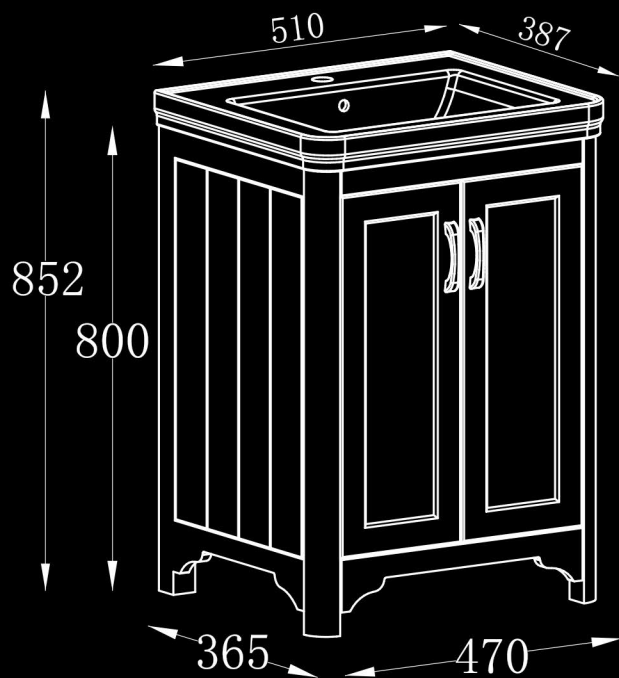

Baker 500mm 2 Door Floor Unit & Basin

SIZE: H 852 x W 510 x D 387mm

TAP HOLE(S): One

BASIN MATERIAL: Ceramic

UNIT FINISH: Matt

Unit available in the following

White
Matt

Grey
Matt

Baker 600mm 2 Door Floor Unit & Basin

SIZE: H 855 x W 635 x D 475mm

TAP HOLE(S): One

BASIN MATERIAL: Ceramic

UNIT FINISH: Matt

Unit available in the following

White
Matt

Grey
Matt